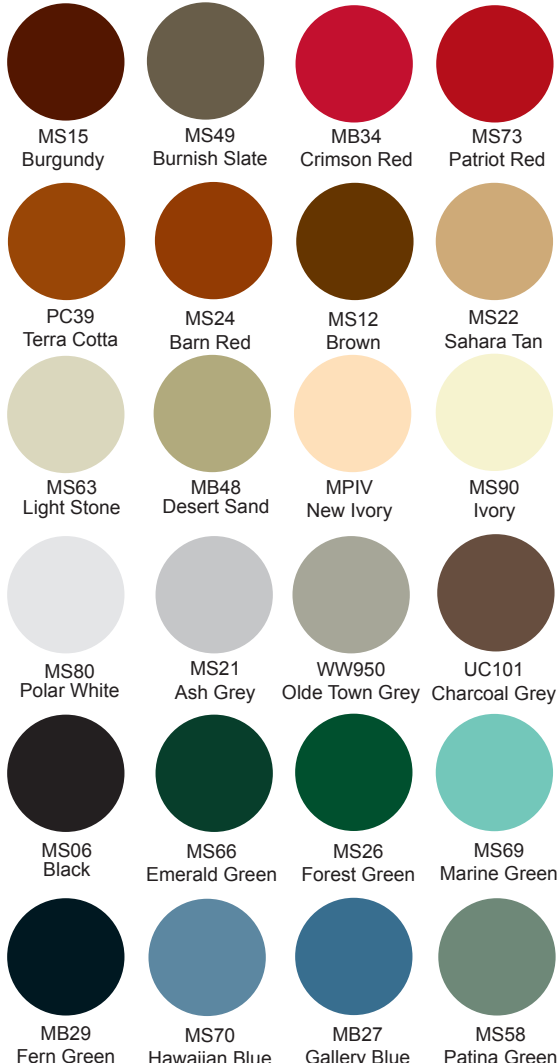

**Call for more
free samples!
800.486.1832**

PANEL-TITE[®]

METAL-TO-WOOD SCREWS

PAINTED / IN STOCK

- 24 Colors Ready for Immediate Shipping -

Sizes Available In Stock: #10-14 x 1", 1-1/2", 2" | High-Low | TYPE 17 Milled Point | Carbon Steel | TRI-SEAL[®] Long-life Coated

NOTE: The actual colors will vary from these swatches due to variations in monitors and printers. Contact TFC for actual color samples.

X DENOTES IN STOCK			Length		
TFC COLOR NAME	TFC PAINT CODE #	Panel Color Match	1"	1-1/2"	2"
Ash Grey	ms25	Ash Grey #25 Metal Sales	X	X	X
Barn Red	ms24	Red #24 Metal Sales	X	X	X
Black	ms06	Black #06 Metal Sales		X	
Brown	ms12	Brown #12 Metal Sales		X	
Burgundy	ms15	Burgundy #15 Metal Sales		X	
Burnished Slate	ms49	Burnished Slate #49 Metal Sales		X	
Charcoal Grey	uc101	Steel Grey Union Corrugated	X	X	X
Crimson Red	mb34	Crimson Red MB34 MBCI		X	
Desert Sand	mb48	Desert Sand MB48 MBCI		X	
Emerald Green	ms66	Classic Green #66 Metal Sales	X	X	X
Fern Green	mb29	Fern Green MB29 MBCI		X	
Forest Green	ms26	Forrest Green #26 Metal Sales		X	
Gallery Blue	mb27	Cobalt Blue MB27 MBCI		X	
Hawaiian Blue	ms70	Hawaiian Blue #70 Metal Sales		X	
Ivory	ms28	Ivory #98 Metal Sales		X	
Light Stone	ms63	Light Stone #63 Metal Sales	X	X	X
Marine Green	ms69	Marine Green #69 Metal Sales		X	
New Ivory	mpiv	New Ivory Metal Panels Inc.		X	
Olde Towne Grey	ww950	Old Towne Grey Whirlwind		X	
Patina Green	ms58	Patina Green #58 Metal Sales		X	
Patriot Red	MS73	Patriot Red #73 Metal Sales		X	
Polar White	ms80	Polar White #80 Metal Sales	X	X	X
Sahara Tan	ms22	Mocha Tan #22 Metal Sales	X	X	X
Terra Cotta	pc39	Terra Cotta PC39 Peterson		X	

**Don't see the color or size you need?
We can match your specific color in 5 days or less!**