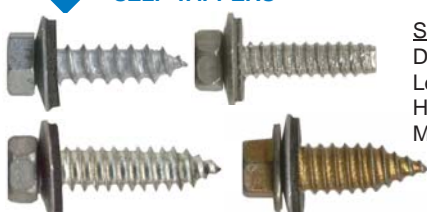

SELF-TAPPERS

Sizes
Diameters: #14, 1/4", #17, 3/8"
Lengths: 3/4" to 8"
Head Style: HH & HWH
Material: Carbon Steel
304SS - 410SS